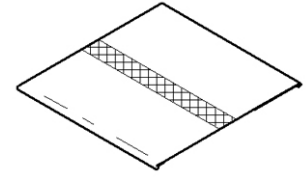

Seating

Seat upholstery

DDR0610   Standard seat upholstery

220 grams (including fixations)

DDR0611   Tension adjustable