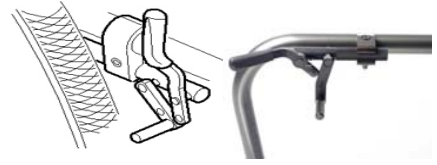

Brakes

DDR1300 Push brakes, levers bent