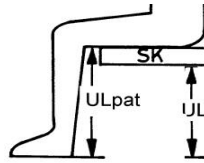

**Adducted Frame,
Possible footwidth**
(SW - 14 cm)

- SB 32 cm : 18 cm
- SB 34 cm : 20 cm
- SB 36 cm : 22 cm
- SB 38 cm : 24 cm
- SB 40 cm : 26 cm
- SB 42 cm : 28 cm
- SB 44 cm : 30 cm
- SB 46 cm : 32 cm
- SB 48 cm : 34 cm
- SB 50 cm : 36 cm

Customer UL must be measured
taking away the cushion
thickness