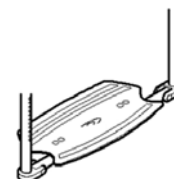

Footrest

Footrests

DDP1562
DDP1563

Two pieces footrest, plastic,
set to the front or to the back

580 grams the pair (incl. fixations)

DDP1564
DDP1565

Two pieces footrest, angle adjustable,
set to the front or to the back

900 grams the pair (incl. fixations)

DDP1578
DDP1579

Two pieces carbon footplate,
set to the front or to the back

740 grams the pair (incl. fixations)

DDP1566
DDP1567

One piece footrest flip-up,
angle adjustable, fixed on one side when
folded,
set to the back or to the front

850 grams (incl. fixations)

Legrests

DDP1540 Legrest,
angle open, 70°

720 grams the pair

DDP1541 Legrest,
angle open, 80°

720 grams the pair

DDP1542 Legrest,
angle open, 90°

720 grams the pair