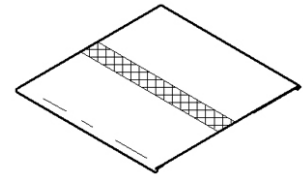

DDP0613   Seat upholstery with central Velcro® band
(soft band)

560 grams (including Velcro® bands and fixations)