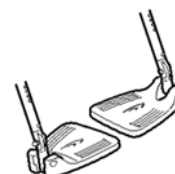

Footrest

Footrests

DDP1562
DDP1563

Two pieces footrest, plastic,
set to the front or to the back

580 grams the pair (incl. fixations)

DDP1564
DDP1565

Two pieces footrest, angle adjustable,
set to the front or to the back