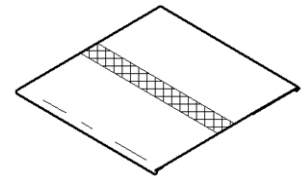

DDP0614   Seat upholstery with lateral Velcro® bands
(rough bands)

560 grams (including Velcro® bands and fixations)