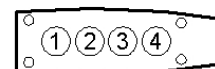

DDP0250

Rear wheel standard fixation
Rear wheel positions

240 grams the pair