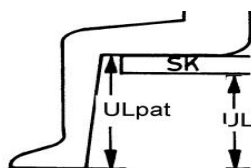

Customer UL must be measured taking away the cushion thickness

UL = ULpat - SK

Possible combinations			
Rear wheel size	20"	22"	24"
Front wheel size	3"-4"	3"-5"	3"-5"
Front seat-to-floor height	38-40cm	40-42cm	43-45cm
Rear seat-to-floor height	33-42cm	36-44cm	38-47cm

Footplate advice :

Rear set for SD 25 - 30 cm
Standard for SD 32,5 - 40 cm

CPS-Set : Starec hubs ; 22" and 24" Starec Rims ; Forks ; Castor housing caps ; Front seat module caps ; Back angle joints ; Quick release axle caps for Starec hubs and Spinergy wheels.

Order No :

Customer Ref :

LPF0018T
Kuschall K-Junior
5 of 5