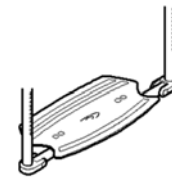

DDU0614

Seat upholstery with lateral Velcro® bands
(rough bands)

560 grams (including Velcro® bands and fixations)

Footrest

Footplate

DDU1562
DDU1563

Two pieces footrest, plastic,
set to the front or to the back

580 grams the pair (incl. fixations)

DDU1564
DDU1565

Two pieces footrest angle adjustable,
set to the front or to the back

900 grams the pair (incl. fixations)

DDU1578
DDU1579

Two pieces carbon footplates,
set to the front or to the back

740 grams the pair (incl. fixations)

DDU1566
DDU1567

One piece footrest flip-up,
angle adjustable, fixed on one side when folded,
set to the back or to the front

850 grams (incl. fixations)

DDU1539

Foot strap